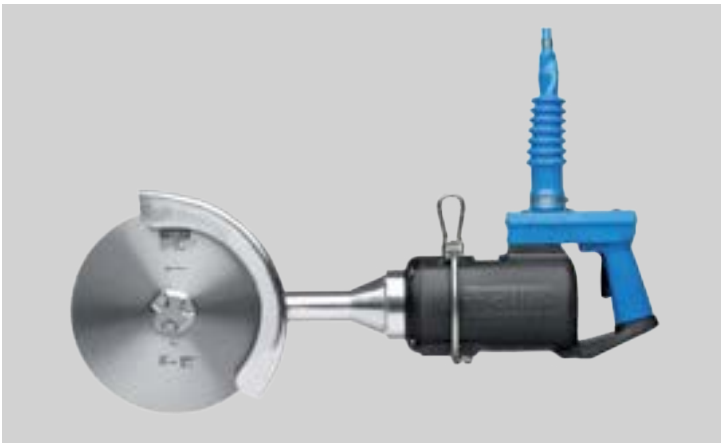

Cuchillos circulares / trimmer de calidad
Trimmer (pneumatic) including motor p2

Descortezadora maual neumática
Pneumatic hand skinner

Cuchillo circular para despiece
Circular cutting knife

Sierra circular para despiece
Circular breaking saw